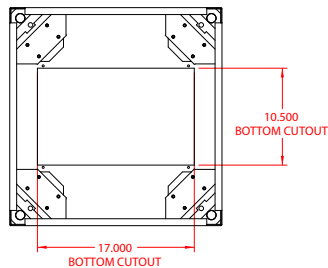

PART No. C2F197823

for more information visit
www.hammfg.com

Data subject to change without notice

Isometric drawing not to scale

CCR TAPPED RAILS NOT INCLUDED

TOP VIEW

L.S. VIEW

FRONT VIEW

R.S. VIEW

BOTTOM VIEW