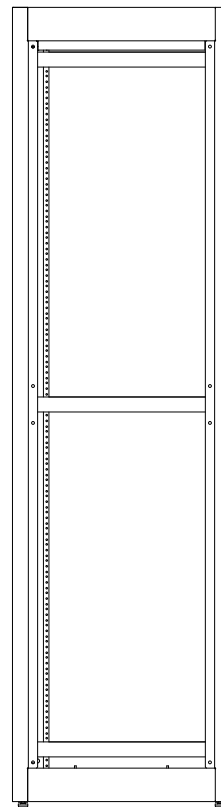

PART No. C2F197823

for more information visit
www.hammfg.com

Data subject to change without notice

Isometric drawing not to scale

CCR TAPPED RAILS NOT INCLUDED

TOP VIEW

L.S. VIEW

FRONT VIEW

R.S. VIEW

BOTTOM VIEW