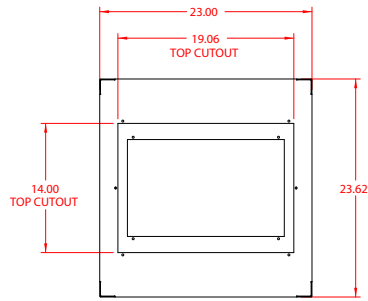

PART No. C2F197823

for more information visit
www.hammfg.com

Data subject to change without notice

Isometric drawing not to scale

CCR TAPPED RAILS NOT INCLUDED

TOP VIEW

L.S. VIEW

FRONT VIEW

R.S. VIEW

BOTTOM VIEW