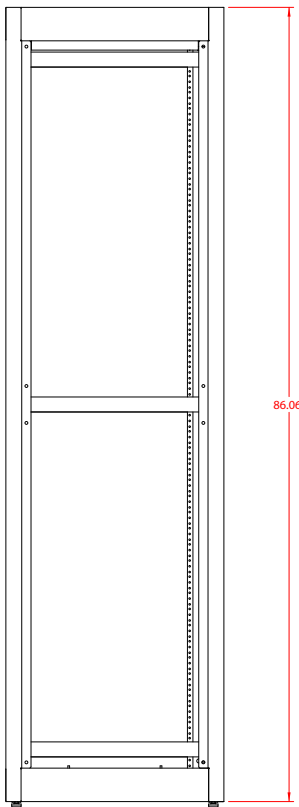

PART No. C2F197823

for more information visit
www.hammfg.com

Data subject to change without notice

Isometric drawing not to scale

CCR TAPPED RAILS NOT INCLUDED

TOP VIEW

L.S. VIEW

FRONT VIEW

R.S. VIEW

BOTTOM VIEW