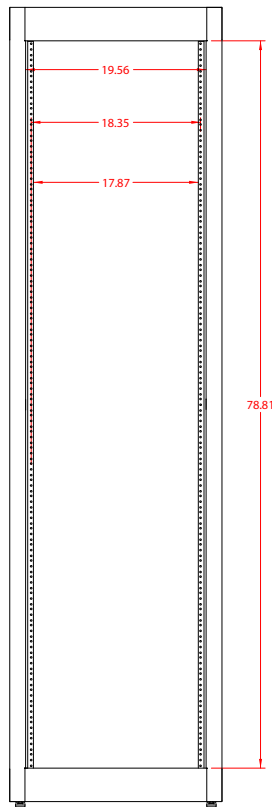

PART No. C2F197823

for more information visit
www.hammfg.com

Data subject to change without notice

Isometric drawing not to scale

CCR TAPPED RAILS NOT INCLUDED

TOP VIEW

L.S. VIEW

FRONT VIEW

R.S. VIEW

BOTTOM VIEW